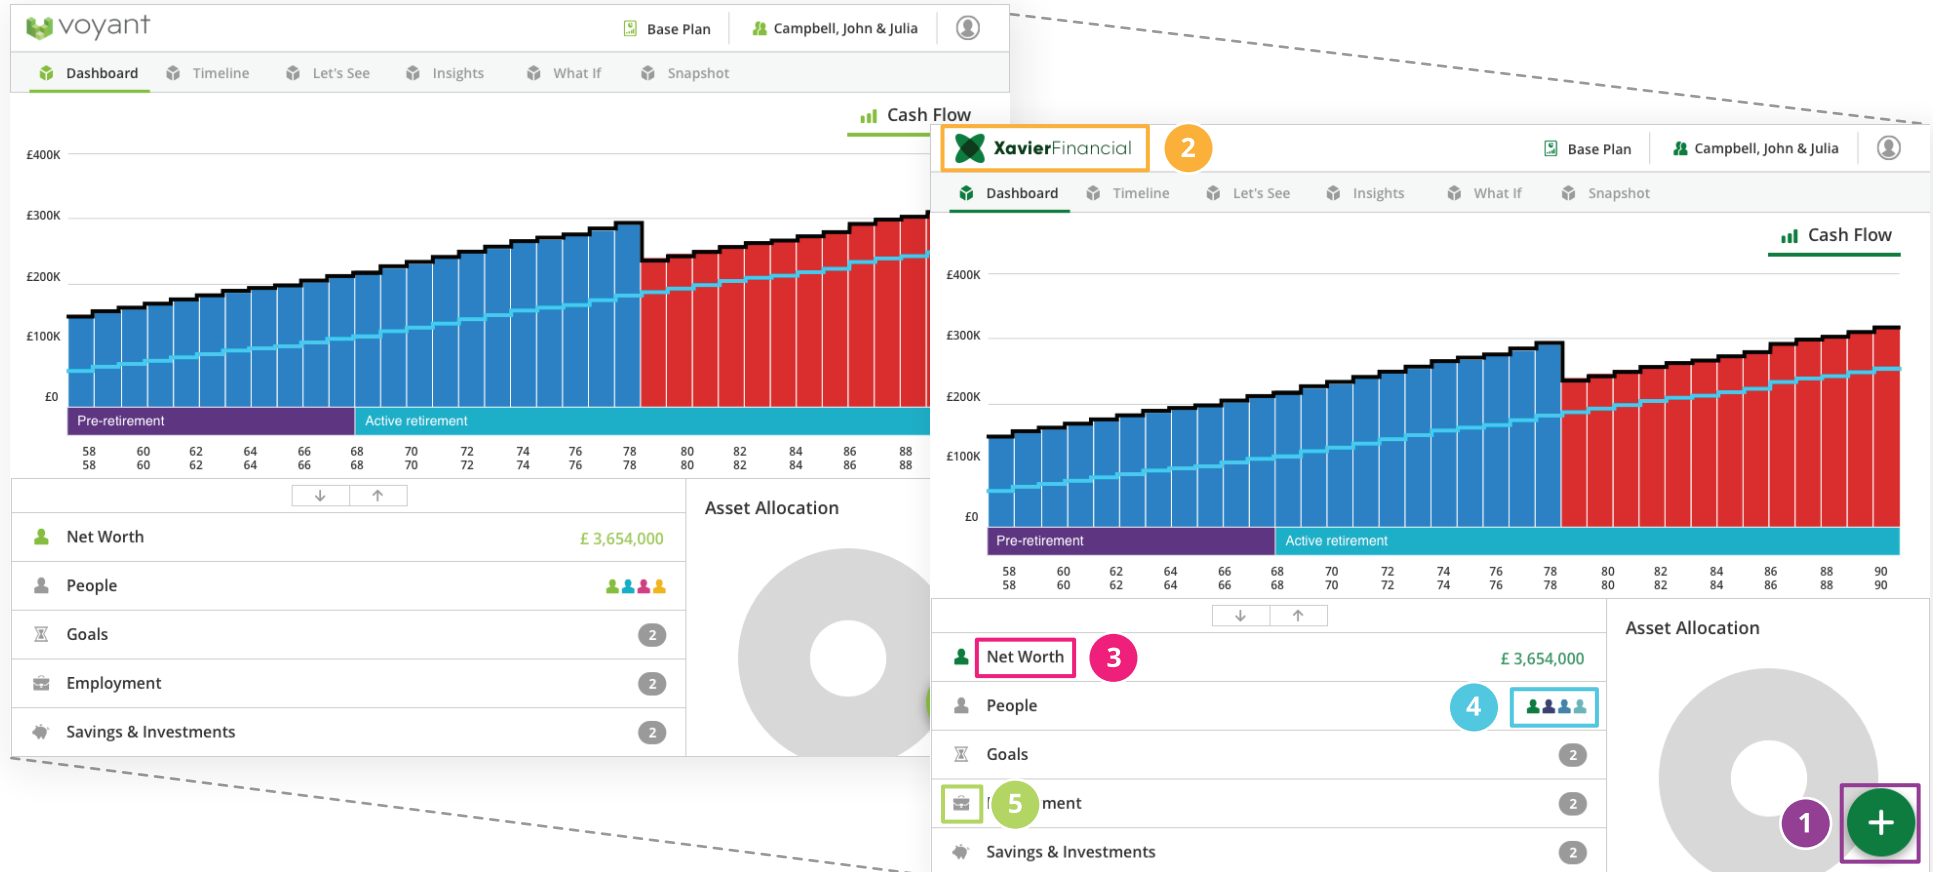

ADVISER GO WHITE LABEL GUIDE

Dashboard

To get started on your custom version of VoyantGo, please provide us with the following details. If you need help figuring out the best way to represent your brand's identity, the Voyant Design Team will gladly assist you in building your own color scheme!

1 Primary Brand Color: HEX

2 Logo: Dimensions = Max size 200 x 45 px ; Format = SVG (Preferred) or PNG

3 Text Color: HEX

4 People Colors: 10 colors in HEX

5 Icon Color: HEX

ADVISER GO WHITE LABEL GUIDE

Reports

As with all other Image resources, Team Voyant can generate these from provided logos if needed.

6

Reports Logo: Dimensions = At least 1200 x 1200 px ; Format = SVG (Preferred) or PNG

If you would like further customization, including a custom disclaimer, please contact sales@planwithvoyant.com

ADVISER GO WHITE LABEL GUIDE

Image Resources

You may either supply the images with dimensions as shown below, or the Voyant Design Team can generate imagery from the provided logo.

LOGIN

Desktop Login

Dimensions: Max size = 350 x 250 px
Format: SVG (preferred) or PNG